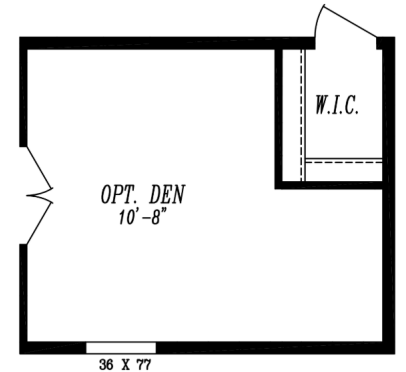

**THE COLUMBIA RIVER  
SERIES**  
The Columbia River  
**2024**

**27' x 60'**  
DIMENSIONS

**1,600** sf  
LIVING SPACE

**3**  
BEDROOMS

**2**  
BATHROOMS

**OVERVIEW**

60' Double Wide with  
9ft Ceilings and Large  
Walk In Pantry

Heritage Home Center  
**(425) 353-5464**  
or **Request Firm Quote**  
— EMAIL US

**01 FLOOR PLAN**

1,600 SQ FT · 27' x 60'

OPT. 48x72 SHWR.  
W. DBL LAVS

OPT. DLX BATH

OPT. DEN I.P.O. BEDROOM