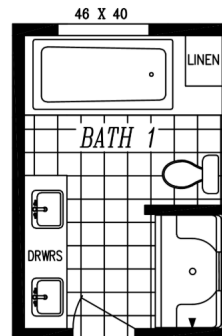

**THE COLUMBIA RIVER  
SERIES**  
The Columbia River  
**2024**

**27' x 60'**  
DIMENSIONS

**1,600** sf  
LIVING SPACE

**3**  
BEDROOMS

**2**  
BATHROOMS

**OVERVIEW**

60' Double Wide with  
9ft Ceilings and Large  
Walk In Pantry

Heritage Home Center  
**(425) 353-5464**  
or **Request Firm Quote**  
— EMAIL US

**01 FLOOR PLAN**

1,600 SQ FT · 27' x 60'

OPT. 48x72 SHWR.  
W. DBL LAVS

OPT. DLX BATH

OPT. DEN I.P.O. BEDROOM