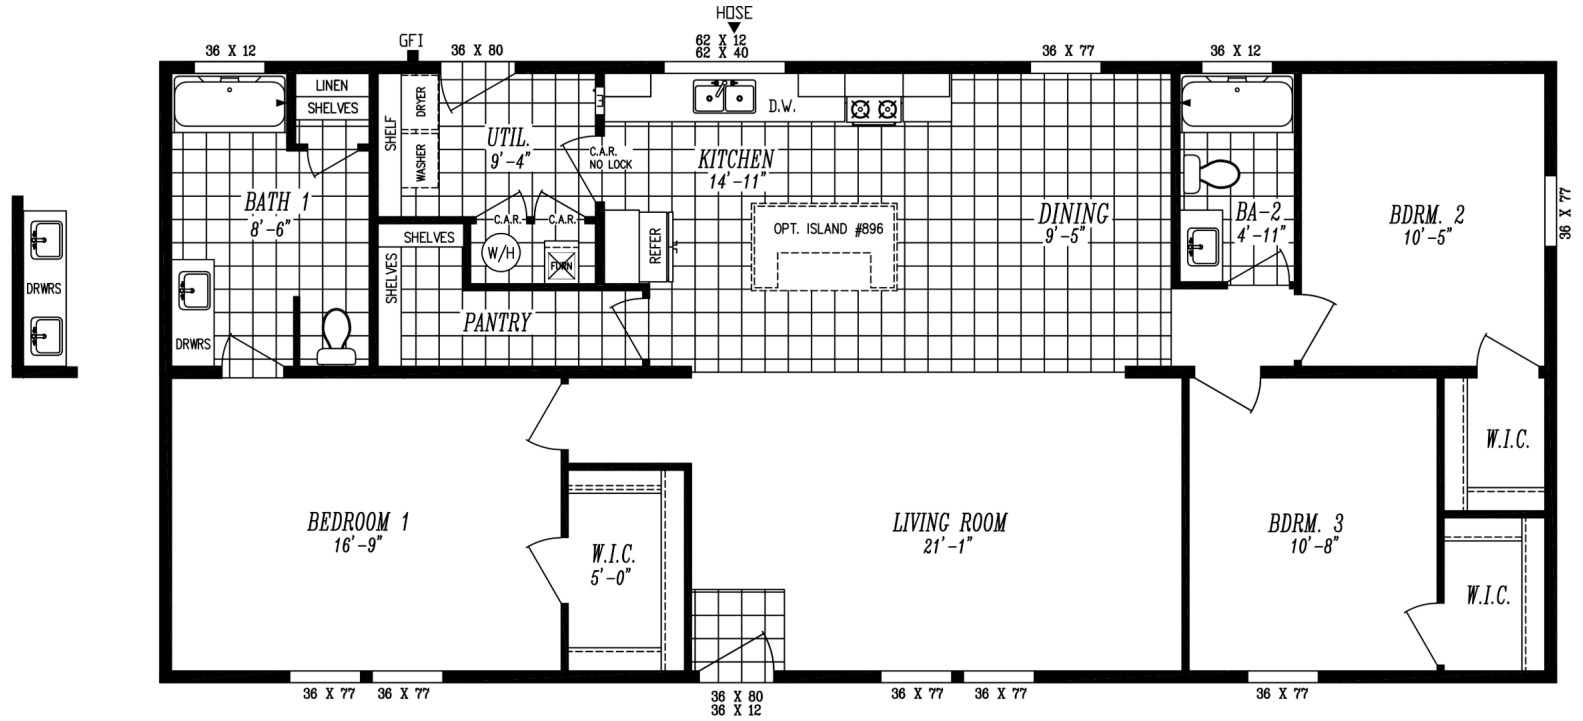

**THE COLUMBIA RIVER  
SERIES**  
The Columbia River  
**2024**

**27' x 60'**  
DIMENSIONS

**1,600** sf  
LIVING SPACE

**3**  
BEDROOMS

**2**  
BATHROOMS

**OVERVIEW**

60' Double Wide with  
9ft Ceilings and Large  
Walk In Pantry

Heritage Home Center  
**(425) 353-5464**  
or **Request Firm Quote**  
— EMAIL US

**01 FLOOR PLAN**

1,600 SQ FT · 27' x 60'

OPT. 48x72 SHWR.  
W. DBL LAVS

OPT. DLX BATH

OPT. DEN I.P.O. BEDROOM