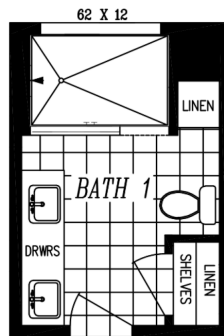

**THE COLUMBIA RIVER  
SERIES**  
The Columbia River  
**2024**

**27' x 60'**  
DIMENSIONS

**1,600** sf  
LIVING SPACE

**3**  
BEDROOMS

**2**  
BATHROOMS

**OVERVIEW**

60' Double Wide with  
9ft Ceilings and Large  
Walk In Pantry

Heritage Home Center  
**(425) 353-5464**  
or **Request Firm Quote**  
— EMAIL US

**01 FLOOR PLAN**

1,600 SQ FT · 27' x 60'

OPT. 48x72 SHWR.  
W. DBL LAVS

OPT. DLX BATH

OPT. DEN I.P.O. BEDROOM